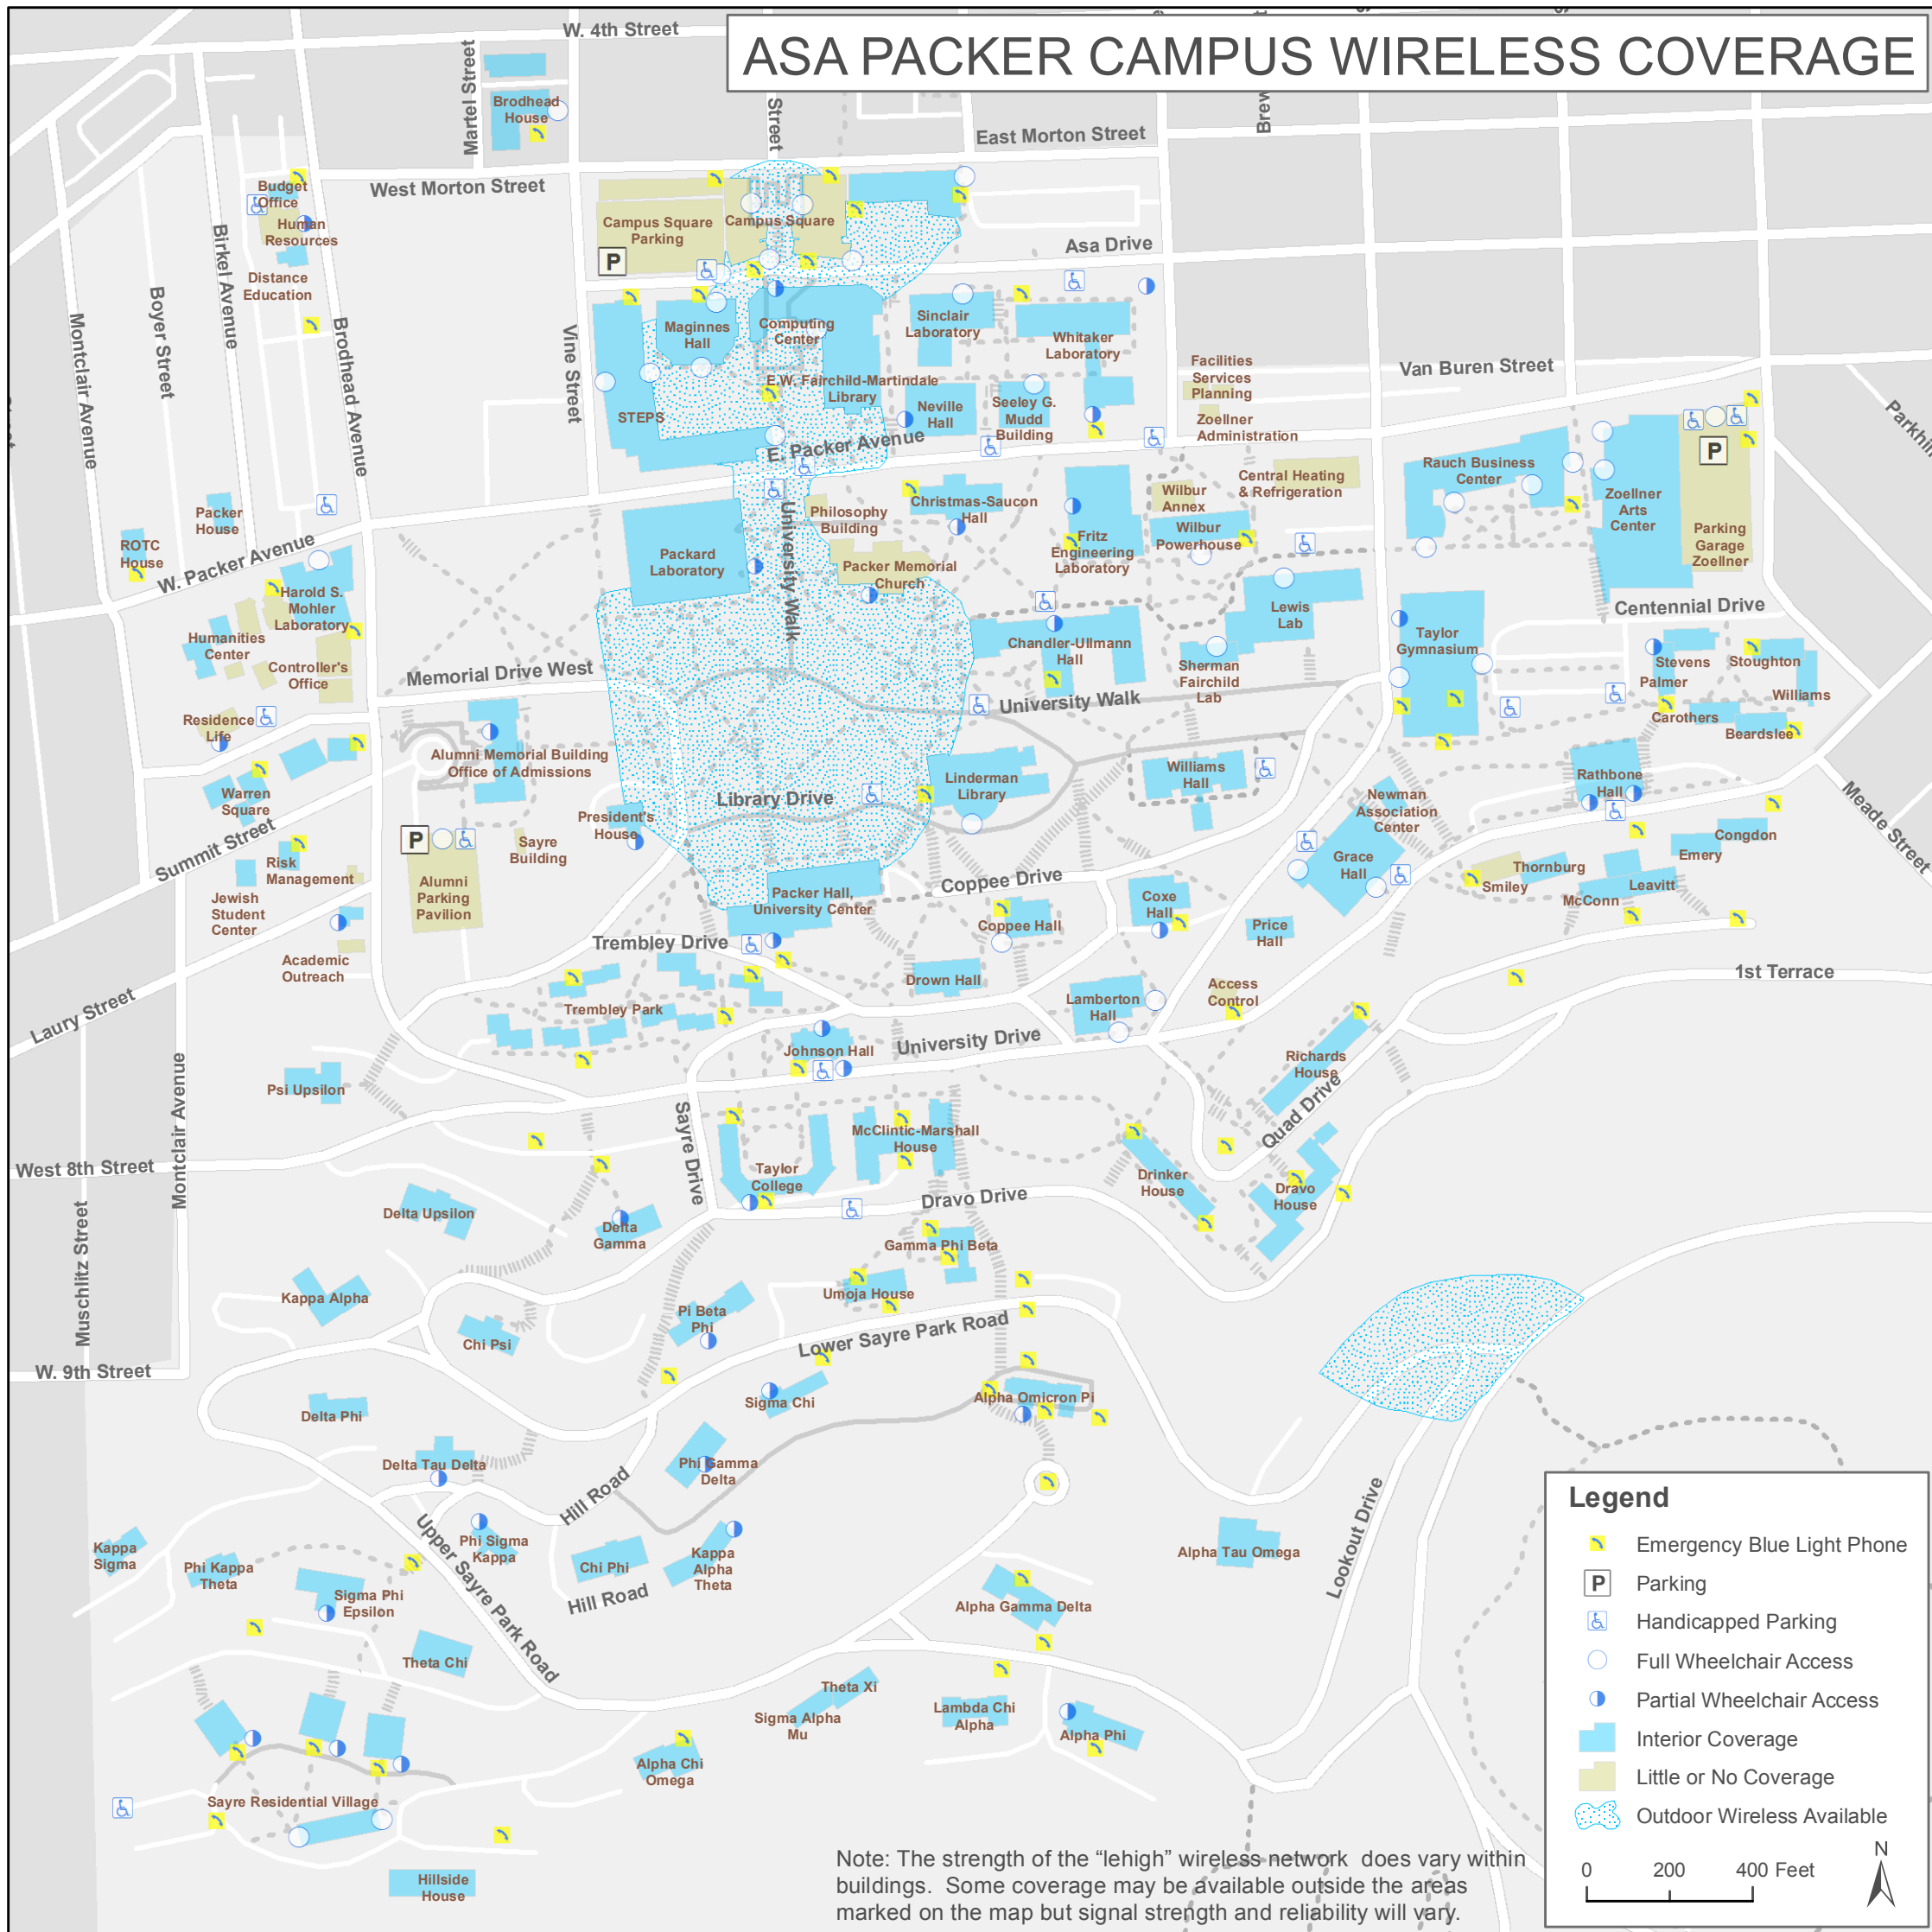

# ASA PACKER CAMPUS WIRELESS COVERAGE

**Legend**

- Emergency Blue Light Phone
- Parking
- Handicapped Parking
- Full Wheelchair Access
- Partial Wheelchair Access
- Interior Coverage
- Little or No Coverage
- Outdoor Wireless Available

0      200      400 Feet

N

Note: The strength of the "lehigh" wireless-network does vary within buildings. Some coverage may be available outside the areas marked on the map but signal strength and reliability will vary.