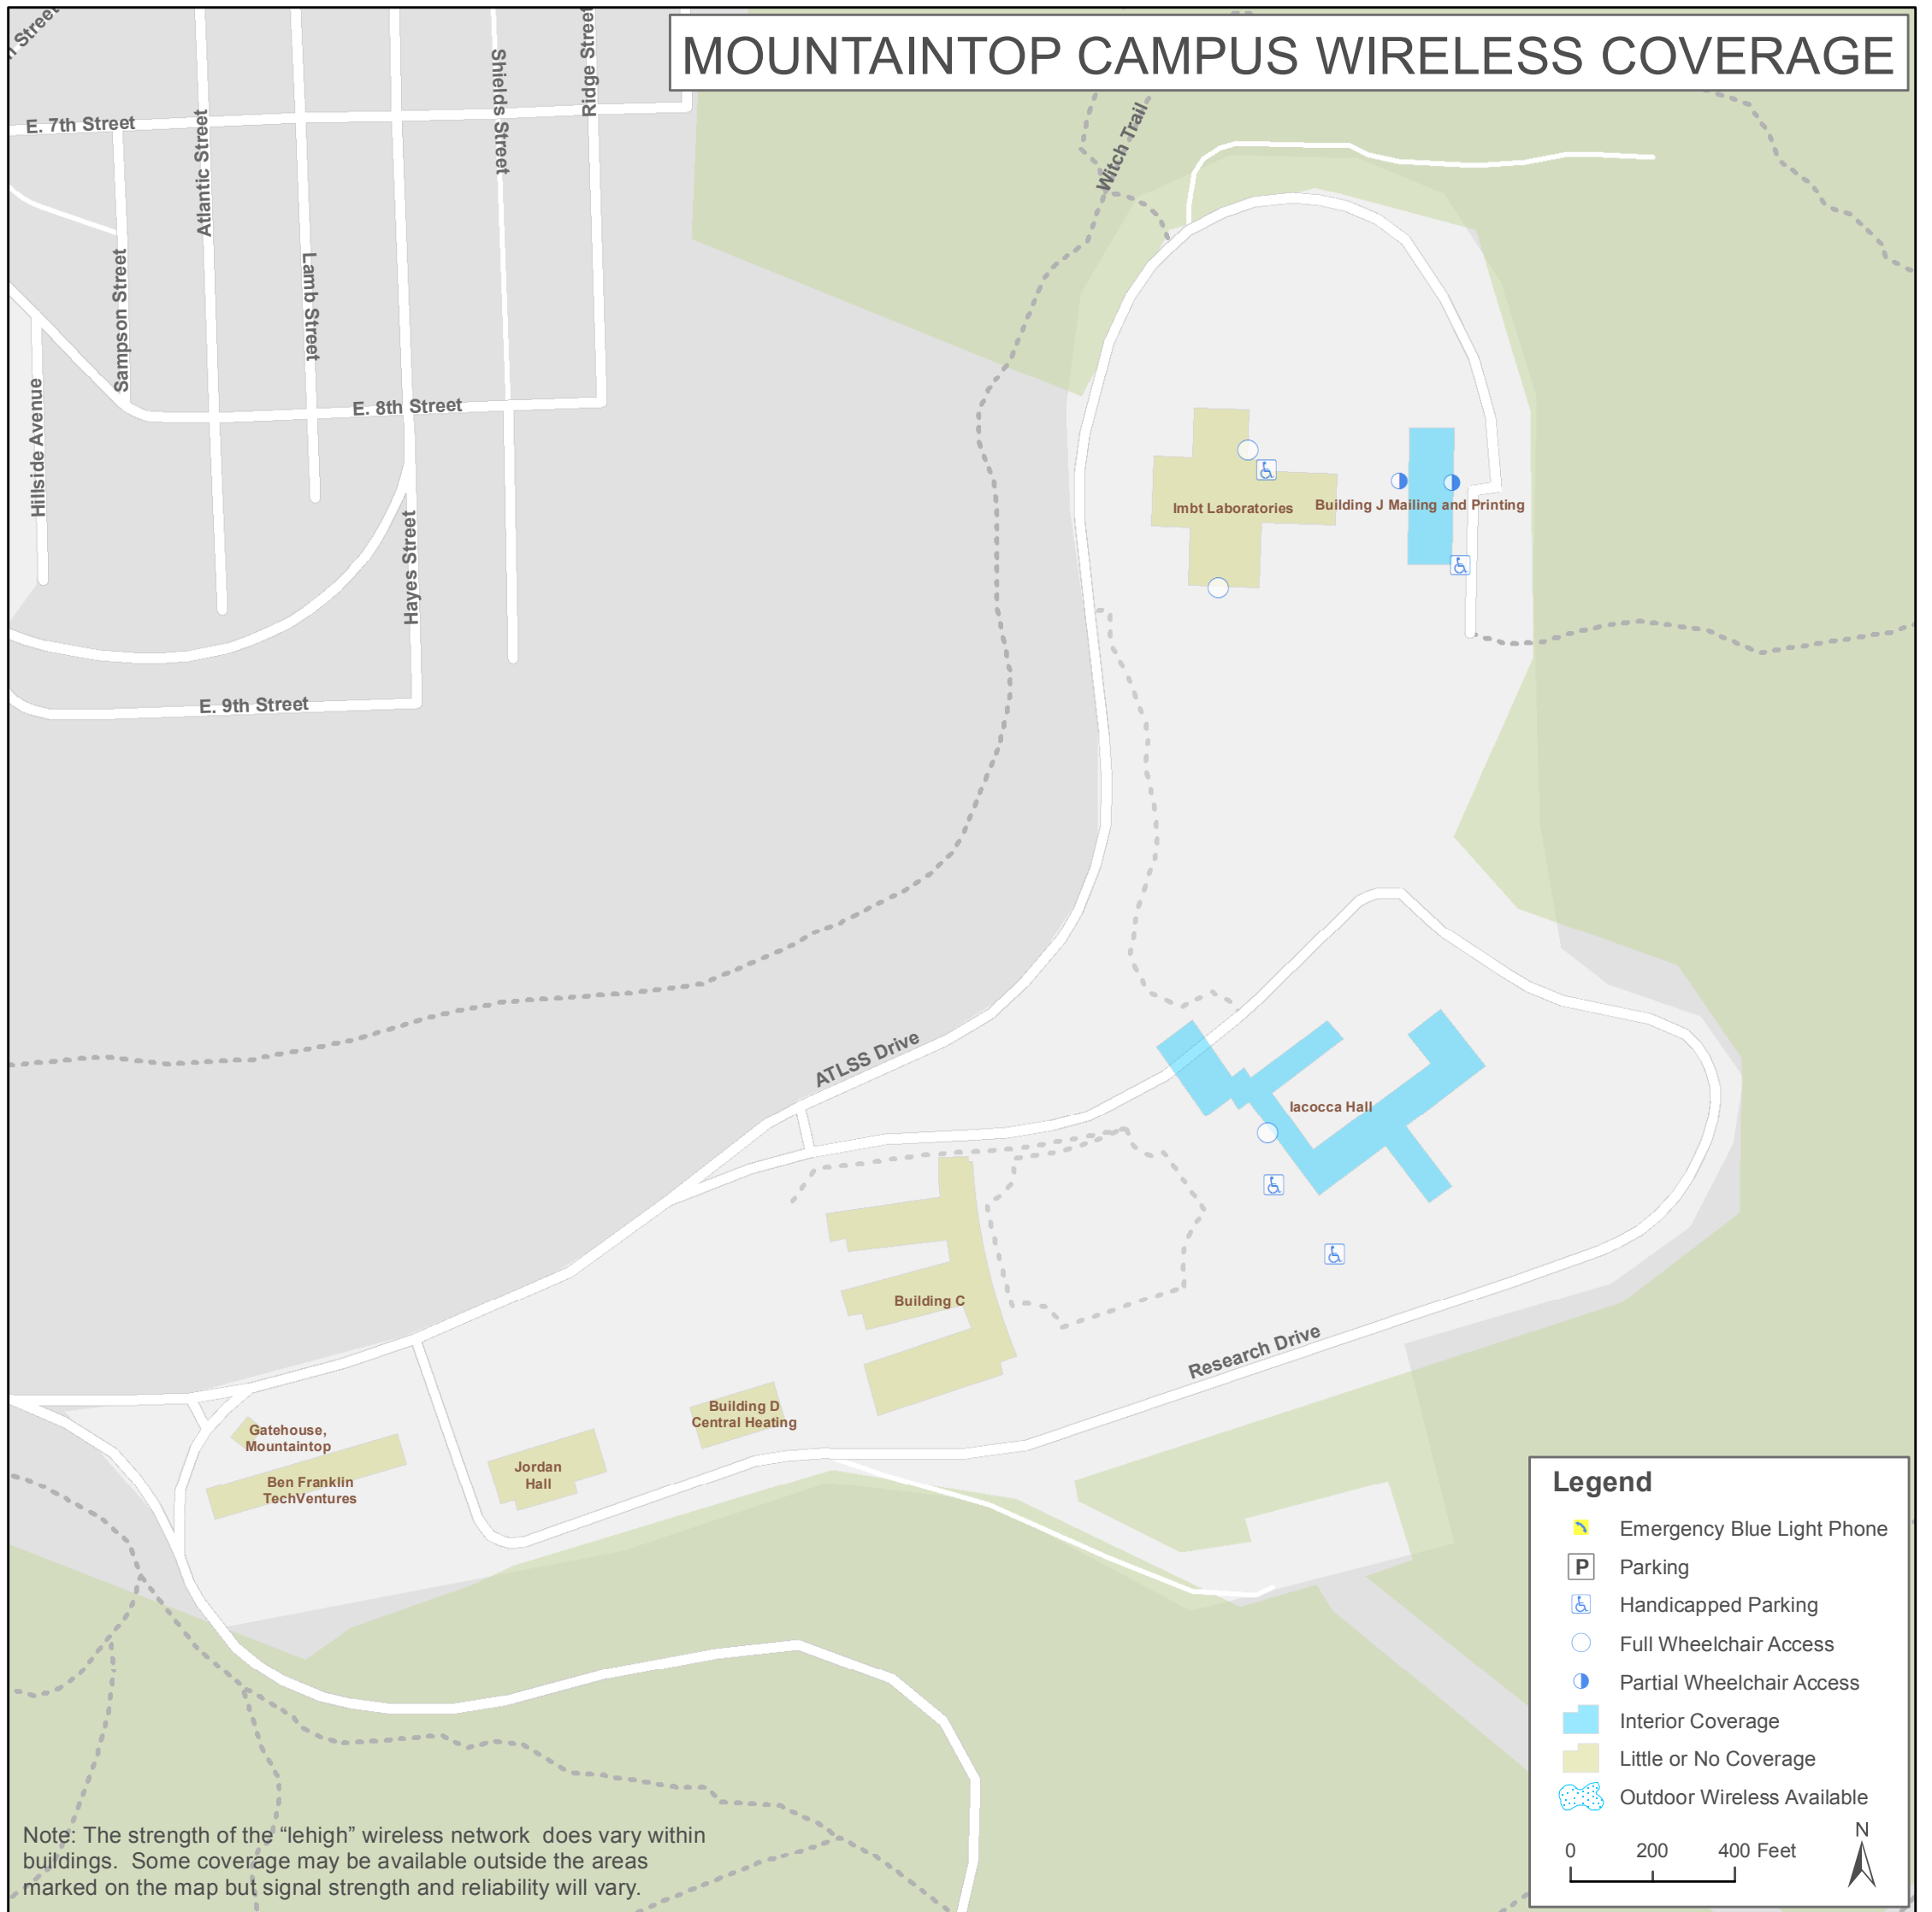

MOUNTAINTOP CAMPUS WIRELESS COVERAGE

Note: The strength of the "lehigh" wireless network does vary within buildings. Some coverage may be available outside the areas marked on the map but signal strength and reliability will vary.

Legend

- Emergency Blue Light Phone
- Parking
- Handicapped Parking
- Full Wheelchair Access
- Partial Wheelchair Access
- Interior Coverage
- Little or No Coverage
- Outdoor Wireless Available

0 200 400 Feet